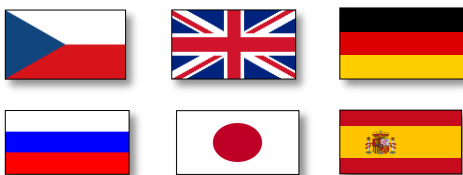

SIGHTSEEING TOURS

SIGHTSEEING INCLUDES

* TRANSPORT/GUIDE/ENTRANCE FEE

DEPARTURE/RETURN

* HOTEL or TOURIST OFFICE

OPTIONAL

- CHEESE AND WINE TASTING
- DISTILLERY PONĚŠICE
- LOCAL GLASS FACTORY
- BREWERY BUDWEISER BUDVAR

RESERVATION:

AURUM INTERNATIONAL
+420 727 938 922

info@aurum-international.cz
www.aurum-international.cz

Aurum
International
DESTINATION MANAGEMENT

TOURIST INFORMATION CENTER
+420 386 801 413
info@inbudejovice.cz
www.inbudejovice.cz

1. České Budějovice + Hluboká nad Vltavou

Duration of the program: 5 hours

Walk on one of the largest European squares in the center of České Budějovice and during the excursion in the Budweiser Budvar Brewery enjoy tasting the beer directly from the tank. At last visit the fairytale Hluboká nad Vltavou Castle.

2. České Budějovice + Vyšší Brod

Duration of the program: 5 hours

Enjoy listening to stories about the České Budějovice main square houses and try beer directly from the tank of the one of our local breweries. Take a picture of the Rožmberk Castle and get impressed by Vyšší Brod Cistercian Monastery.

3. České Budějovice + Český Krumlov + Holašovice

Duration of the program: 5 hours

Find yourself fascinated with unexpected details hidden on the architectural site in České Budějovice, visit a lovely little village of Holašovice (UNESCO) and travel back during centuries in Český Krumlov (UNESCO).

4. The most beautiful Renaissance cities

Duration of the program: 8 hours

Visit the most romantic cities of České Budějovice, Jindřichův Hradec and Telč (UNESCO). Find out about history of Renaissance in the Czech lands and fish farming boom while travelling in the countryside full of lakes.

5. České Budějovice + Salzburg

Duration of the program: 10 hours

After a sightseeing tour through České Budějovice visit Salzburg, the Mozart's city. Get impressed by the city history, parks and rose gardens.